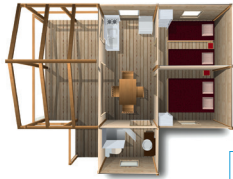

ÉCOLOGE • 2 rooms

4 peo.

2 ro.

beds :
80/190
140/190